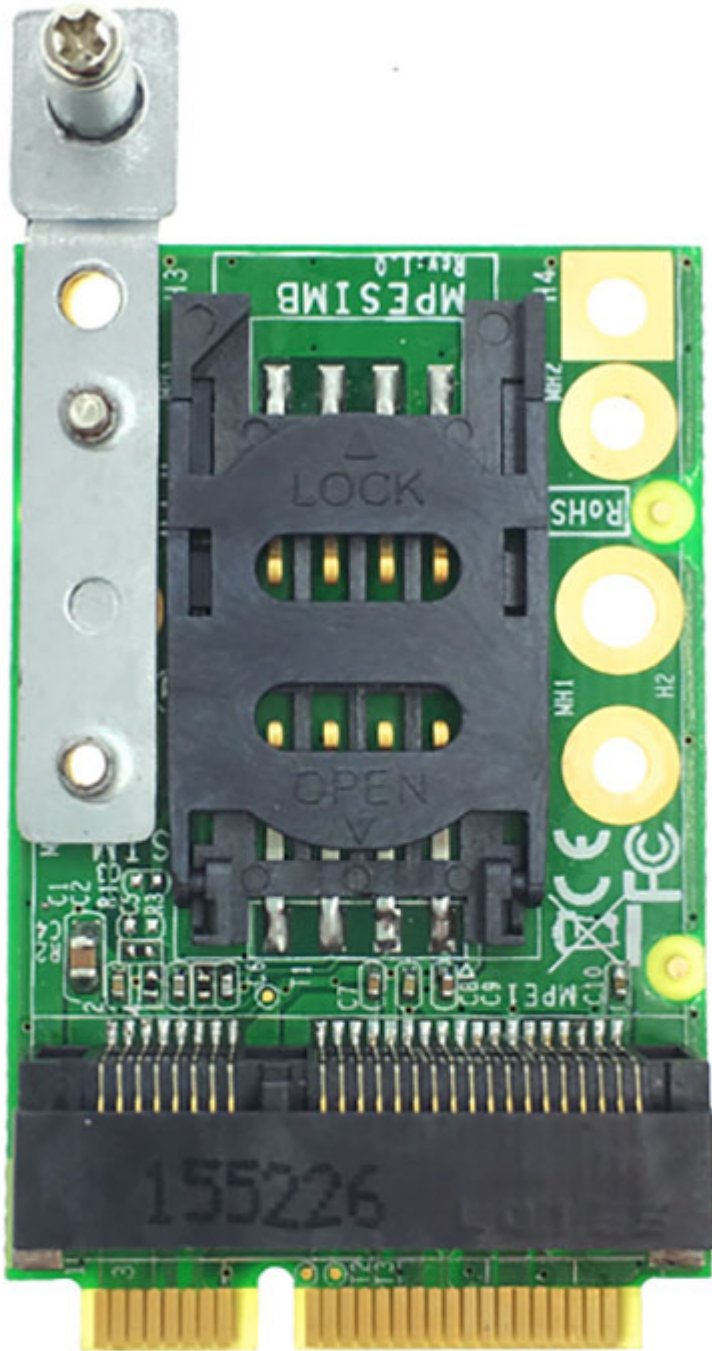

999.00 EUR
incl. 19% VAT, plus [shipping](#)

- Mini-PCI-Express !
- For all modem cards !

This adapter/reader enables you to connect your SIM card directly with your 3G/4G/UMTS/LTE Mini-PCIe modem card. The adapter is placed directly at the modem and connected to the Mini-PCI Express slot together with the modem. The adapter works with all systems equipped with a Mini PCI-E slot (eg. EmbeddedPC, CarPC, MiniPC, Laptop, TabletPC, Android, etc..)

Compatible modem cards (examples):

- HUAWEI EM730/EM770/EM77V/EM770W/EM820/ME909u-521
- SIERRA WIRELESS MC8755/MC8765/MC8775/MC8780/MC8781/MC8790
- Qualcomm Gobi1000/UNDP/HP UN2400/UN2420
- OPTION GTM378/GTM380/GTM382
- Novatel EU860D/EU870D
- etc...

Scope of supply:

- SIM-card-adapter (without modem card)